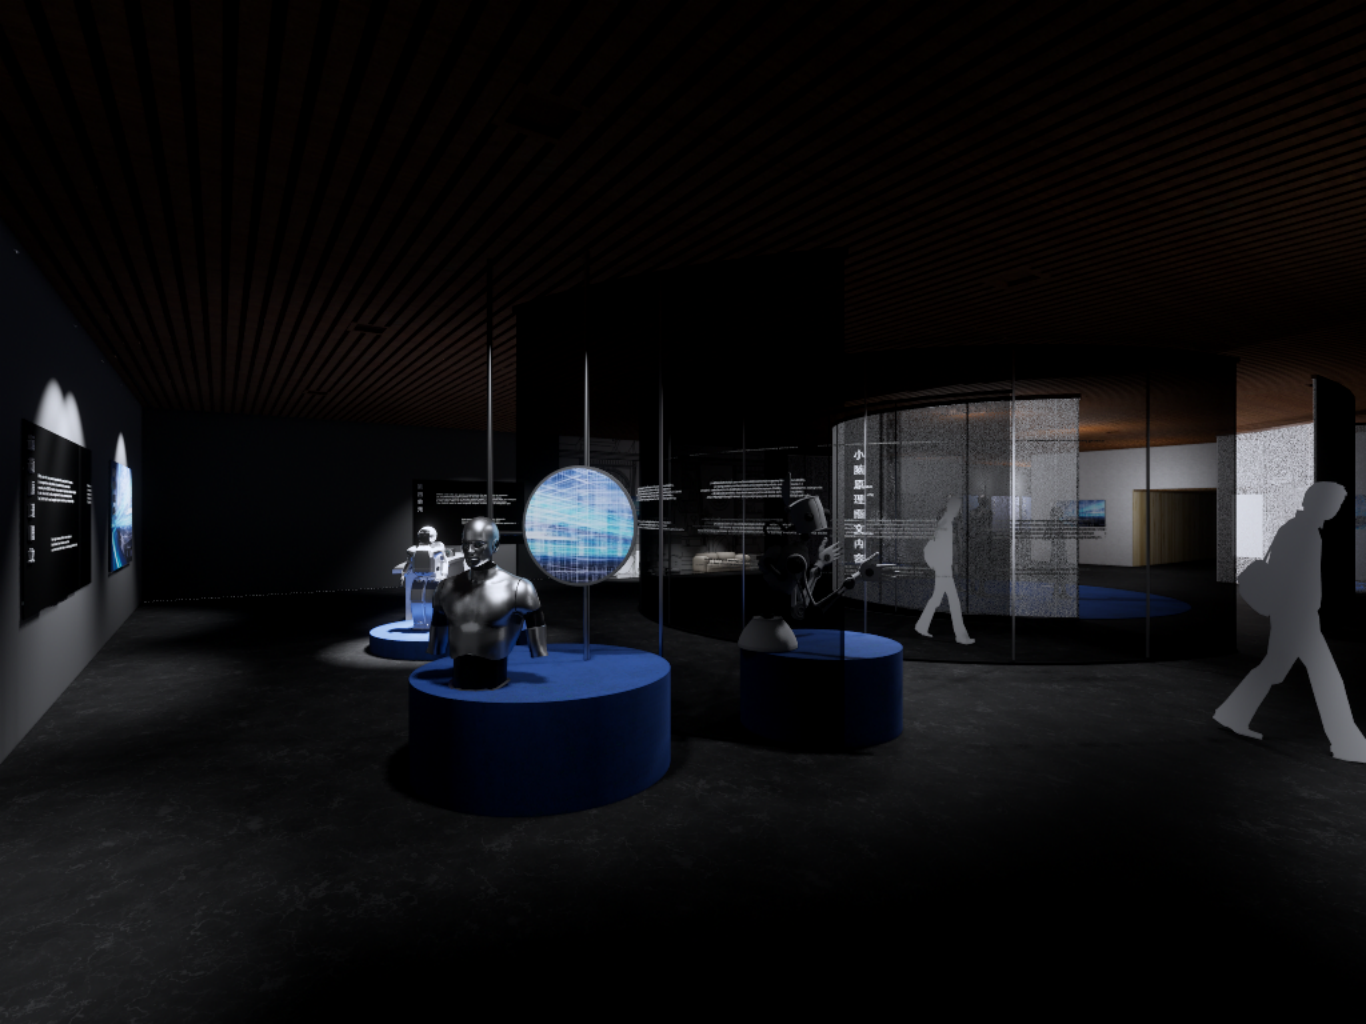

Small text panels on the left wall, likely providing information about the exhibits.

Informational text panels located behind the central globe exhibit.

小圖
理
內
容